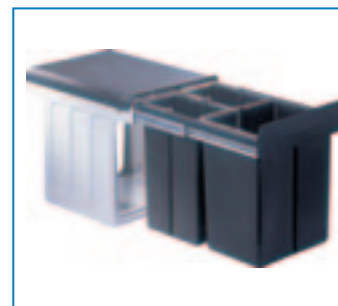

EDEL Chrome Bin

The EDEL Chrome Bin is available in a range of sizes and also has the option of fixing directly to a door to act as a pull out.

EDEL Chrome Bin

Hinged Door Options

See table 1 for full range

Waste Bins

Profiline Bin

The Profiline bin offers extra strength due to extra stable steel frame. Available for use behind hinged doors or connected to a door. It also has a low height option for use below sinks.

Profiline Bin

For Hinged Units

- Full extension
- 385 mm Height
- 4 options

Profiline Bin Hinged Unit

Bin Type	Cabinet Width	Total Capacity	Bins	Height	Art Nr
Trio	300 mm	30 Litres	3 x 10 ltr	385 mm	W857611
Duo	400 mm	40 Litres	2 x 20 ltr	385 mm	W887911
Quad	400 mm	40 Litres	4 x 10 ltr	385 mm	W857711
Trio	400 mm	40 Litres	20 + 2 x 10 ltr	385 mm	W857721