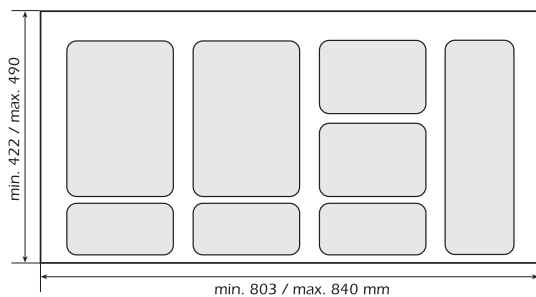

Connect to Door

- Full extension
- 385 mm Height
- Inner drawer possibility (See page 1.12)
- 4 options

Profiline Bin Connect to door

Bin Type	Cabinet Width	Total Capacity	Bins	Height	Art Nr
Duo	300 mm	30 Litres	20 + 10 ltr	385 mm	W885301
Trio	300 mm	30 Litres	3 x 10 ltr	385 mm	W885302
Trio	400 mm	40 Litres	20 + 2 x 10 ltr	385 mm	W885401
Quad	400 mm	40 Litres	2 x 32 ltr	385 mm	W885402

The low height option of 335 mm with a depth of 400 mm insures the bin fits below all standard sink units.
Note: Runner length is 460 mm

The Pullboy Bin and liners are easily removed for cleaning.

Pullboy Bin

Bin Type	Cabinet Width	Total Capacity	Bins	Height	Art Nr
Trio	500 mm	30 litres	14 + 2 x 8	335 mm	W835504
Quad	600 mm	40 litres	16 + 3 x 8	335 mm	W835606

Waste Bins

Pullboy Flex

Pullboy Flex

Option 1

Designed for use in a 900 mm wide unit, Pullboy Flex combines a plastic tray with 3 bins. An ideal option for use with Blum Tandembox Sink unit solution (see page 1.16)

Pullboy Flex

Bin Type	Cabinet Width	Total Capacity	Bins	Height	Art Nr
Trio	900 mm	36 ltr	3 x 12 ltr	230 mm	W83691

Pullboy Flex

Option 2

Designed for use in a 900 mm wide unit, Pullboy Flex combines a plastic tray with 4 bins. An ideal option for use with Blum Tandembox Sink unit solution (see page 1.16)