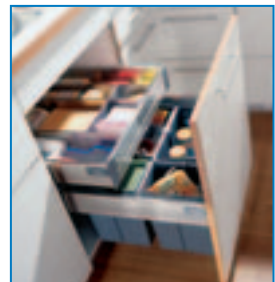

Waste Bins

Contents

Page 2.52