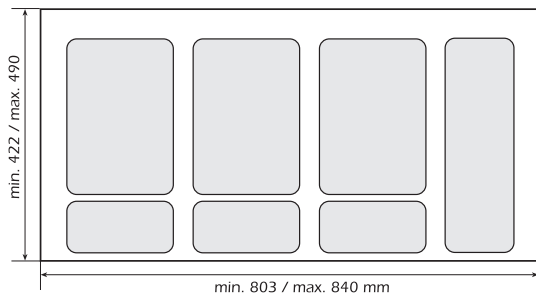

Waste Bins

Pullboy Flex

Pullboy Flex

Option 1

Designed for use in a 900 mm wide unit, Pullboy Flex combines a plastic tray with 3 bins. An ideal option for use with Blum Tandembox Sink unit solution (see page 1.16)