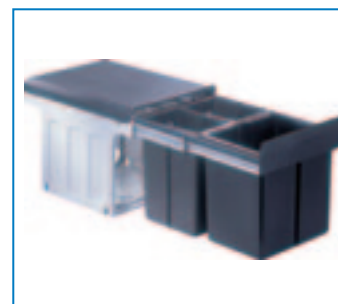

Connect to Door

- Full extension
- 385 mm Height
- Inner drawer possibility (See page 1.12)
- 4 options

Profiline Bin Connect to door

Bin Type	Cabinet Width	Total Capacity	Bins	Height	Art Nr
Duo	300 mm	30 Litres	20 + 10 ltr	385 mm	W885301
Trio	300 mm	30 Litres	3 x 10 ltr	385 mm	W885302
Trio	400 mm	40 Litres	20 + 2 x 10 ltr	385 mm	W885401
Quad	400 mm	40 Litres	2 x 32 ltr	385 mm	W885402