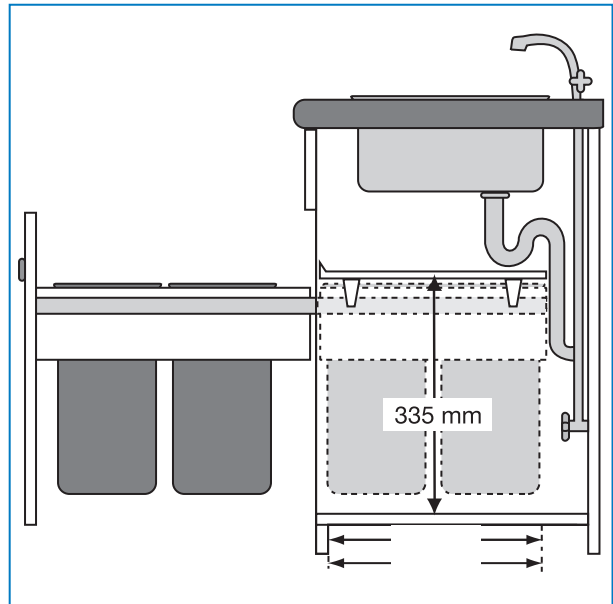

Connect to Door

- Full extension
- 385 mm Height
- Inner drawer possibility (See page 1.12)
- 4 options

Profiline Bin Connect to door

Bin Type	Cabinet Width	Total Capacity	Bins	Height	Art Nr
Duo	300 mm	30 Litres	20 + 10 ltr	385 mm	W885301
Trio	300 mm	30 Litres	3 x 10 ltr	385 mm	W885302
Trio	400 mm	40 Litres	20 + 2 x 10 ltr	385 mm	W885401
Quad	400 mm	40 Litres	2 x 32 ltr	385 mm	W885402

Waste Bins

Pullboy Bin

With a low height and shallow depth, the Pullboy bin is the ideal solution for installation in a sink unit.

Pullboy Bin

The simple easy glide ball bearing runners insure smooth running and easy assembly with a 30 kg weight capacity.

The low height option of 335 mm with a depth of 400 mm insures the bin fits below all standard sink units.
Note: Runner length is 460 mm

The Pullboy Bin and liners are easily removed for cleaning.

Pullboy Bin